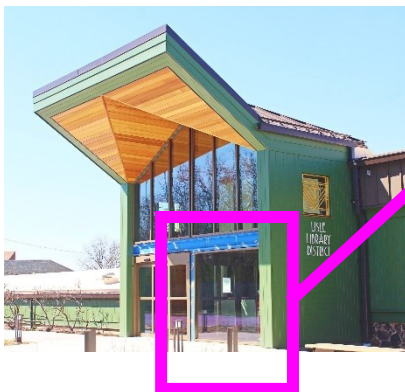

Who: Lisle Warhol Committee & Distinguished Guests

What: Unveiling Ceremony for Lisle Hometown Heroes Window Mural

Where: Lisle Library District (LLD) | 777 Front Street, Lisle, IL 60532

When: Saturday, May 20 at 11AM

Honorees:

Joy Morton/Family, Martha Schiesher/Family, Carlin Nalley/Family, & Hank Van Kampen/Family

Where:

South LLD parking lot off of Kingston Avenue

Mural Window!